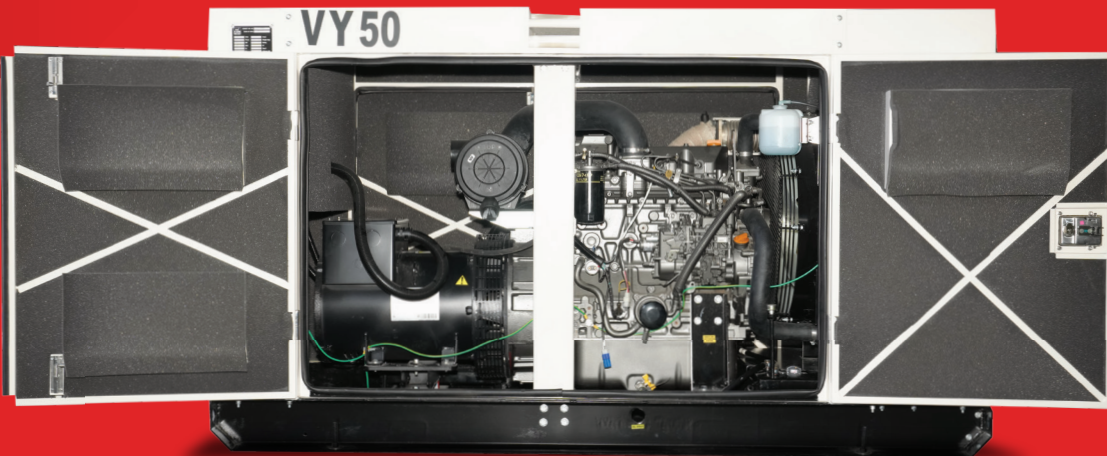

VENUS

**DIESEL
GENERATOR SETS**
Range: 20 - 60 kVA

Powered by

TECHNICAL SPECIFICATION

GENERATOR SET MODEL	GENERATOR OUTPUT		ENGINE MODEL	NO OF CYLINDERS	RPM / Hz	ENGINE DISPLACEMENT (LITERS)	ALTERNATOR MODEL	SILENT TYPE GENERATOR		
	PRIME KVA	STANDBY KVA					STAMFORD	IN BUILT FUEL TANK (LTRS)	DIMENSIONS (Lx WxH) in mm	APPROX WEIGHT IN KGS
VY20	20	22	4TNV84TGGEA	4	1500/50	2.19	SOL2G1	65	1900x900x1080	640
VY30	30	33	4TNV98GGEA	4		3.319	SOL2P1	75	2000x950x1160	1090
VY50	50	55	4TNV106GGEA	4		4.412	S1L2R1	95	2200x950x1250	1280
VY60	60	65	4TNV106TGGEA	4		4.412	UCI224F	165	2200x950x1250	1470